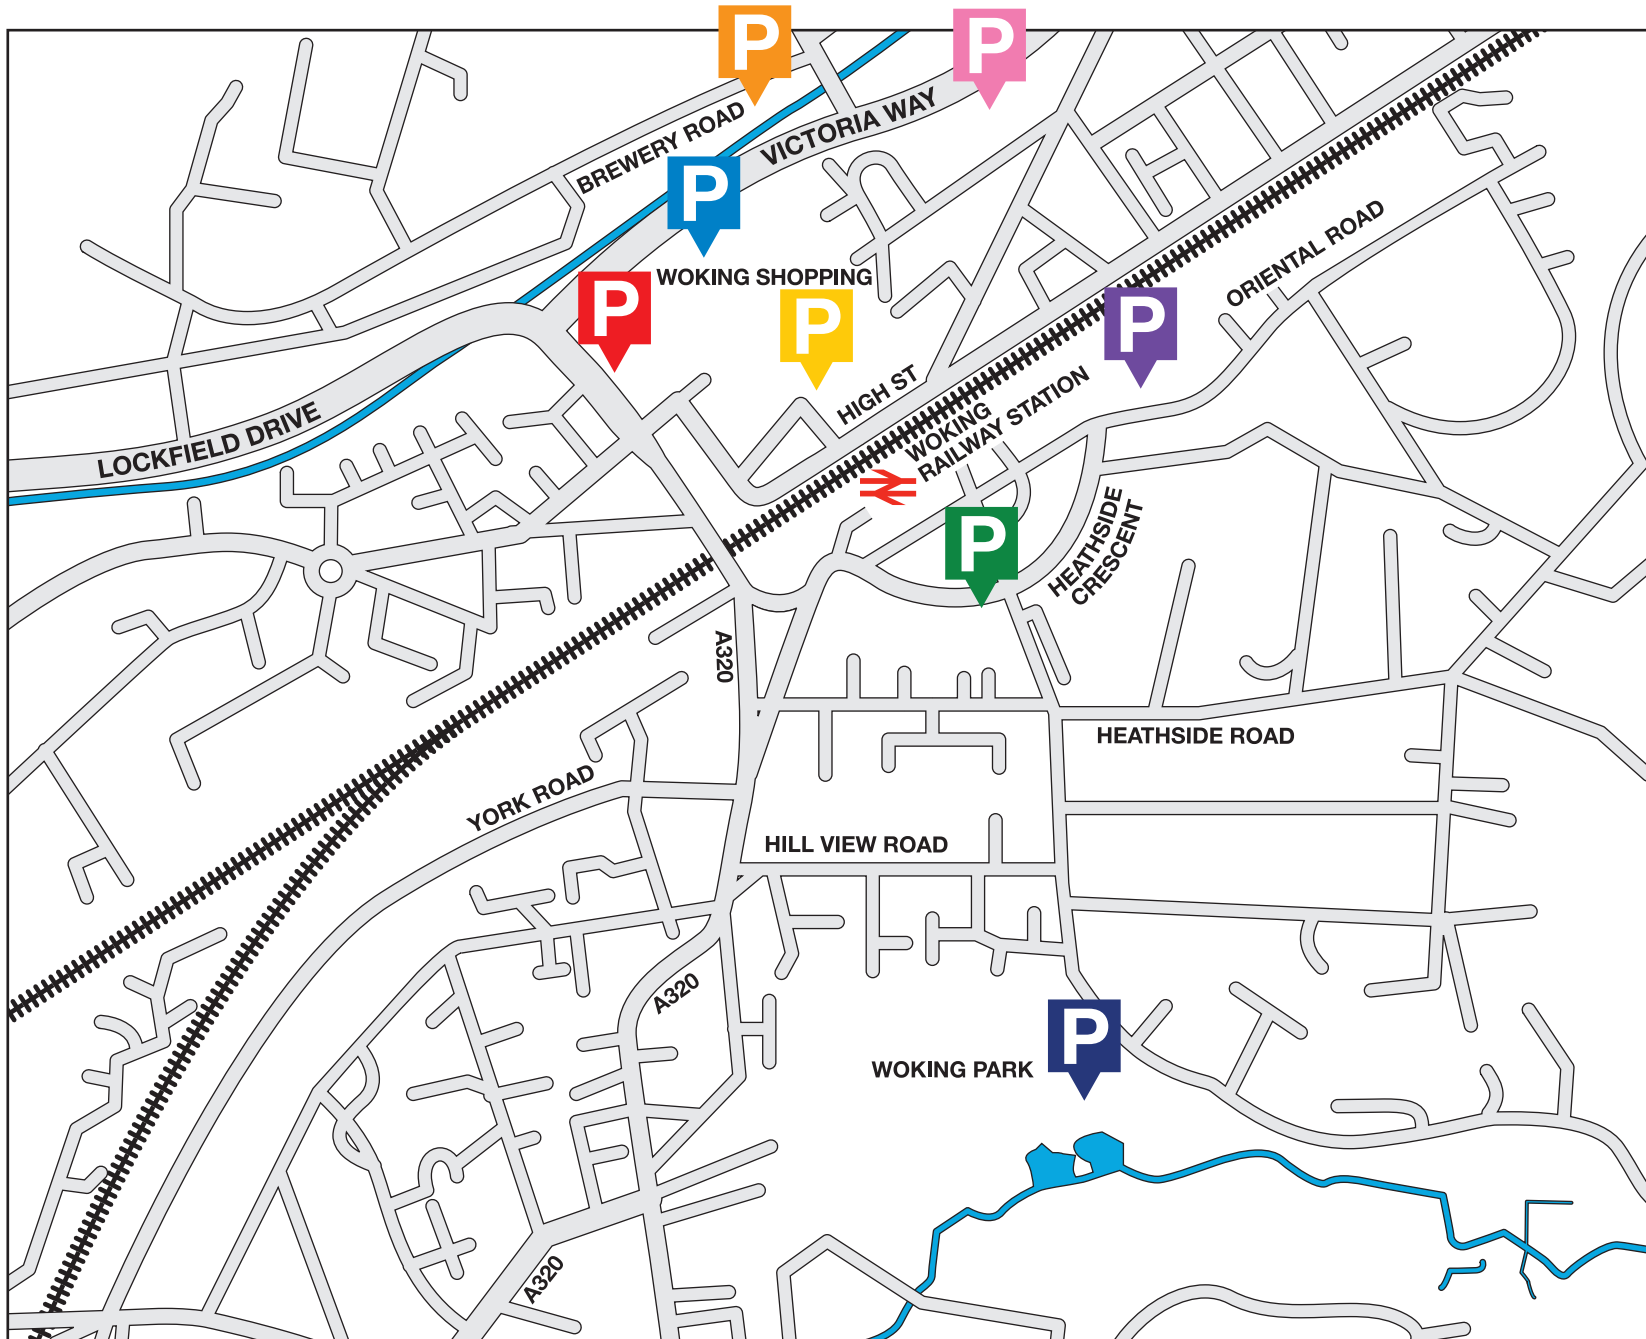

CAR PARKING - WOKING TOWN CENTRE

KEY

-  **Blue multi-storey**
GU21 6GD - 918 spaces
-  **Heathside**
GU22 7AG - 465 spaces
-  **Victoria Way**
GU21 6DR - 922 spaces
-  **Red multi-storey**
GU21 6HD - 879 spaces
-  **Yellow multi-storey**
GU21 6QX - 541 spaces
-  **Brewery Road WWF**
GU21 4LJ - 153 spaces
-  **Woking Park**
GU22 9BA - 355 spaces
-  **Oriental Road**
GU22 7AE - 570 spaces

PLEASE NOTE - Oriental Road car park is operated by South West Trains.

Full parking information can be found at www.woking.gov.uk/parking